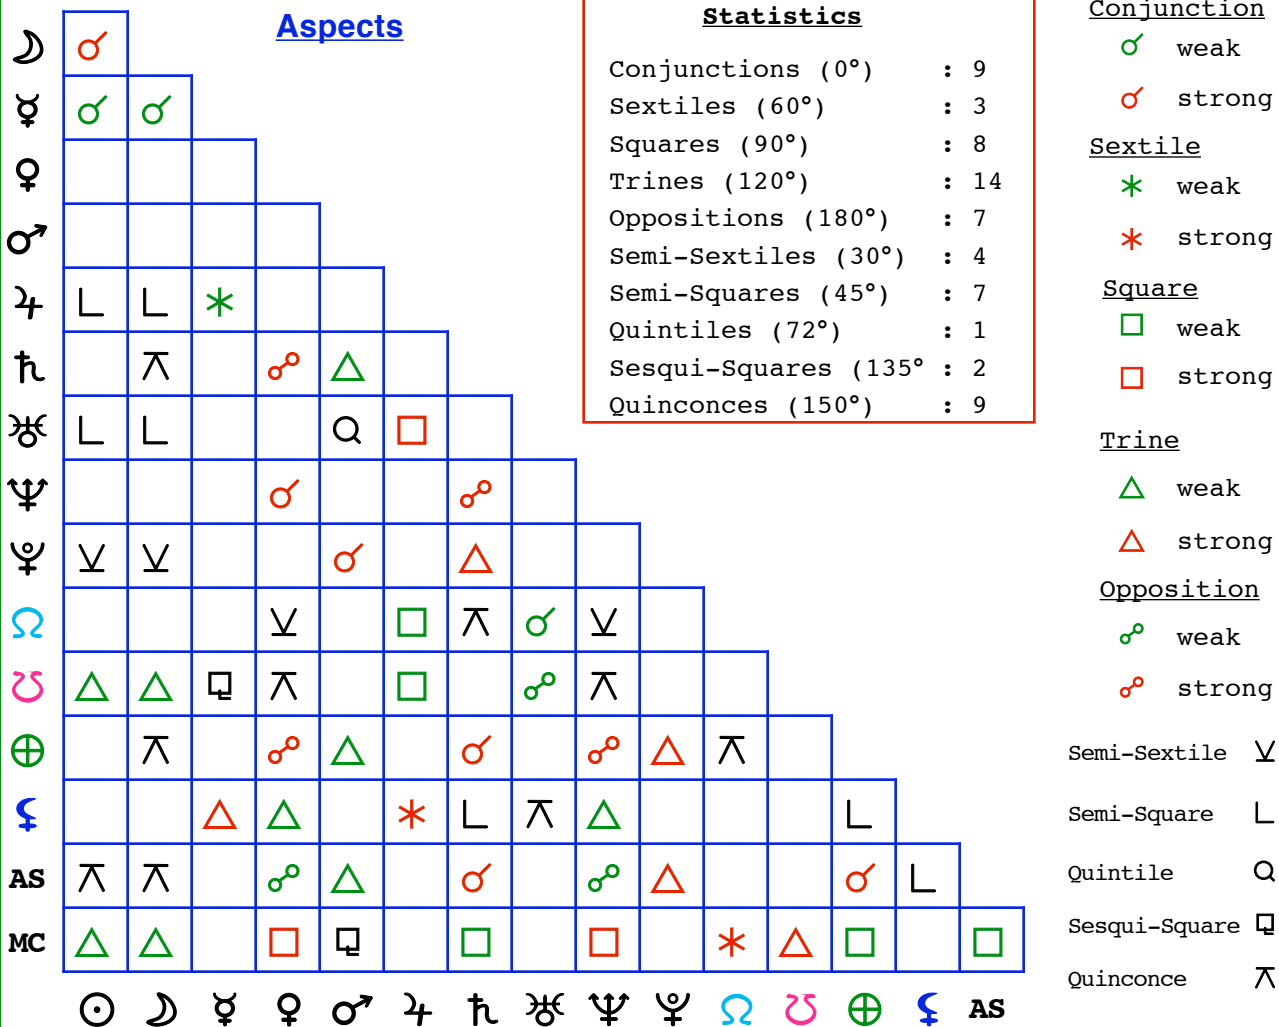

Chart of New Moon in Capricorn 28 Degrees

Distribution of Planets and other Objects

		Number
Fire	♃ ♉ ♀ ⊕	4
Earth	♁ ♂ ♄ ♃	4
Air	♆ ♀ ♄ ♃	4
Water	♋ ♒	2
Cardinal	♁ ♂ ♄ ♃	4
Fixed	♆ ♀ ♉ ♄ ⊕	5
Mutable	♃ ♋ ♀ ♒ ♃	5

Aspects

Statistics

Conjunctions (0°)	: 9
Sextiles (60°)	: 3
Squares (90°)	: 8
Trines (120°)	: 14
Oppositions (180°)	: 7
Semi-Sextiles (30°)	: 4
Semi-Squares (45°)	: 7
Quintiles (72°)	: 1
Sesqui-Squares (135°)	: 2
Quinconces (150°)	: 9